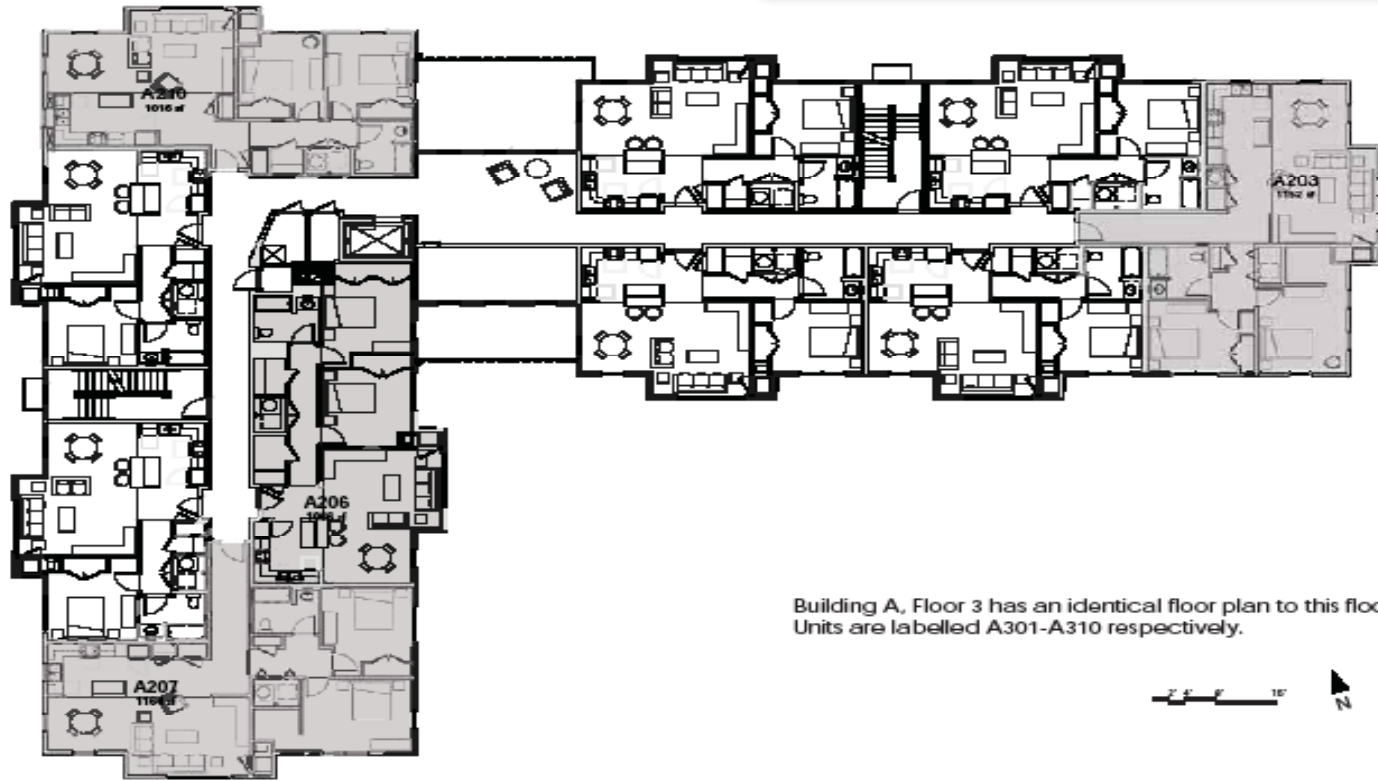

Clarke Pointe

**Building A**  
2nd Floor Plan: 2-Bedroom Units (Shaded)

Building A, Floor 3 has an identical floor plan to this floor. Units are labelled A301-A310 respectively.