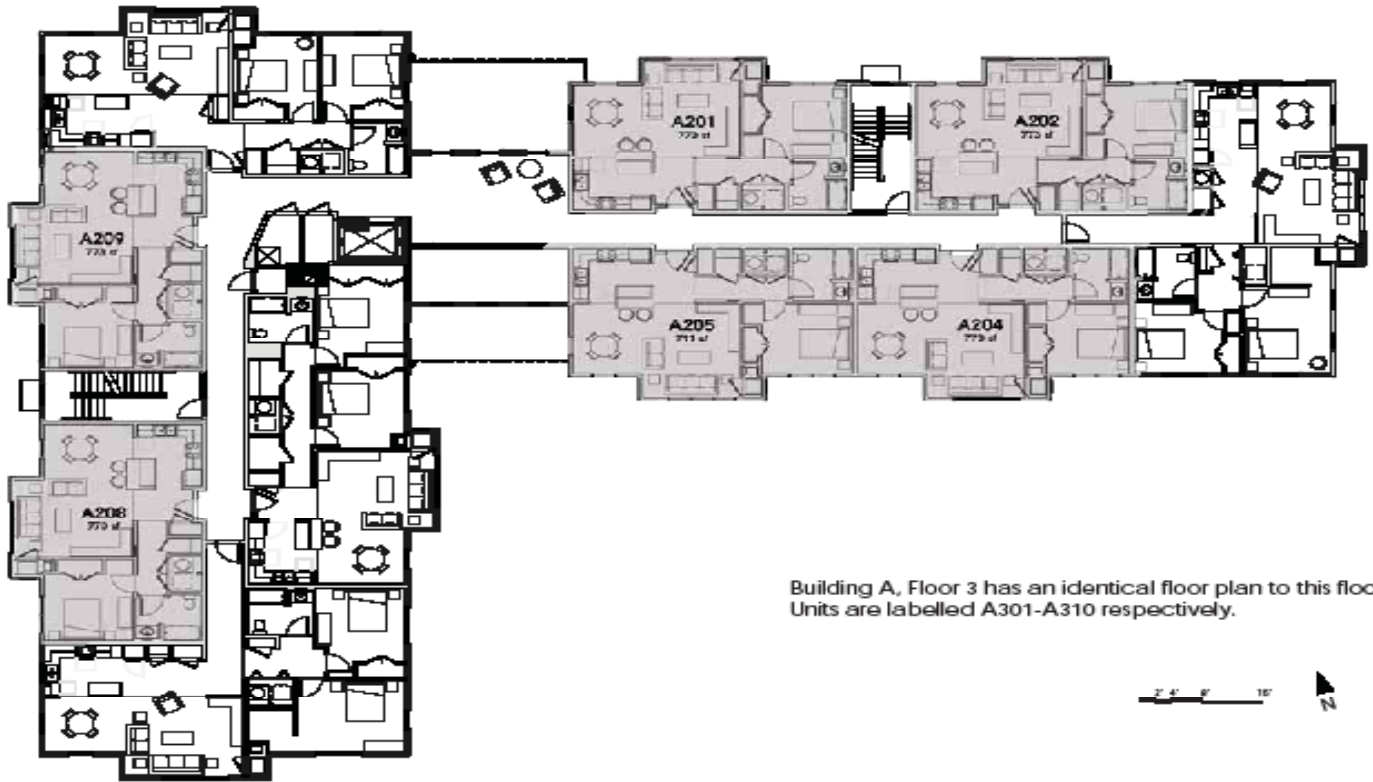

Clarke Pointe

Building A
2nd Floor Plan: 1-Bedroom Units (Shaded)

Building A, Floor 3 has an identical floor plan to this floor.
Units are labelled A301-A310 respectively.